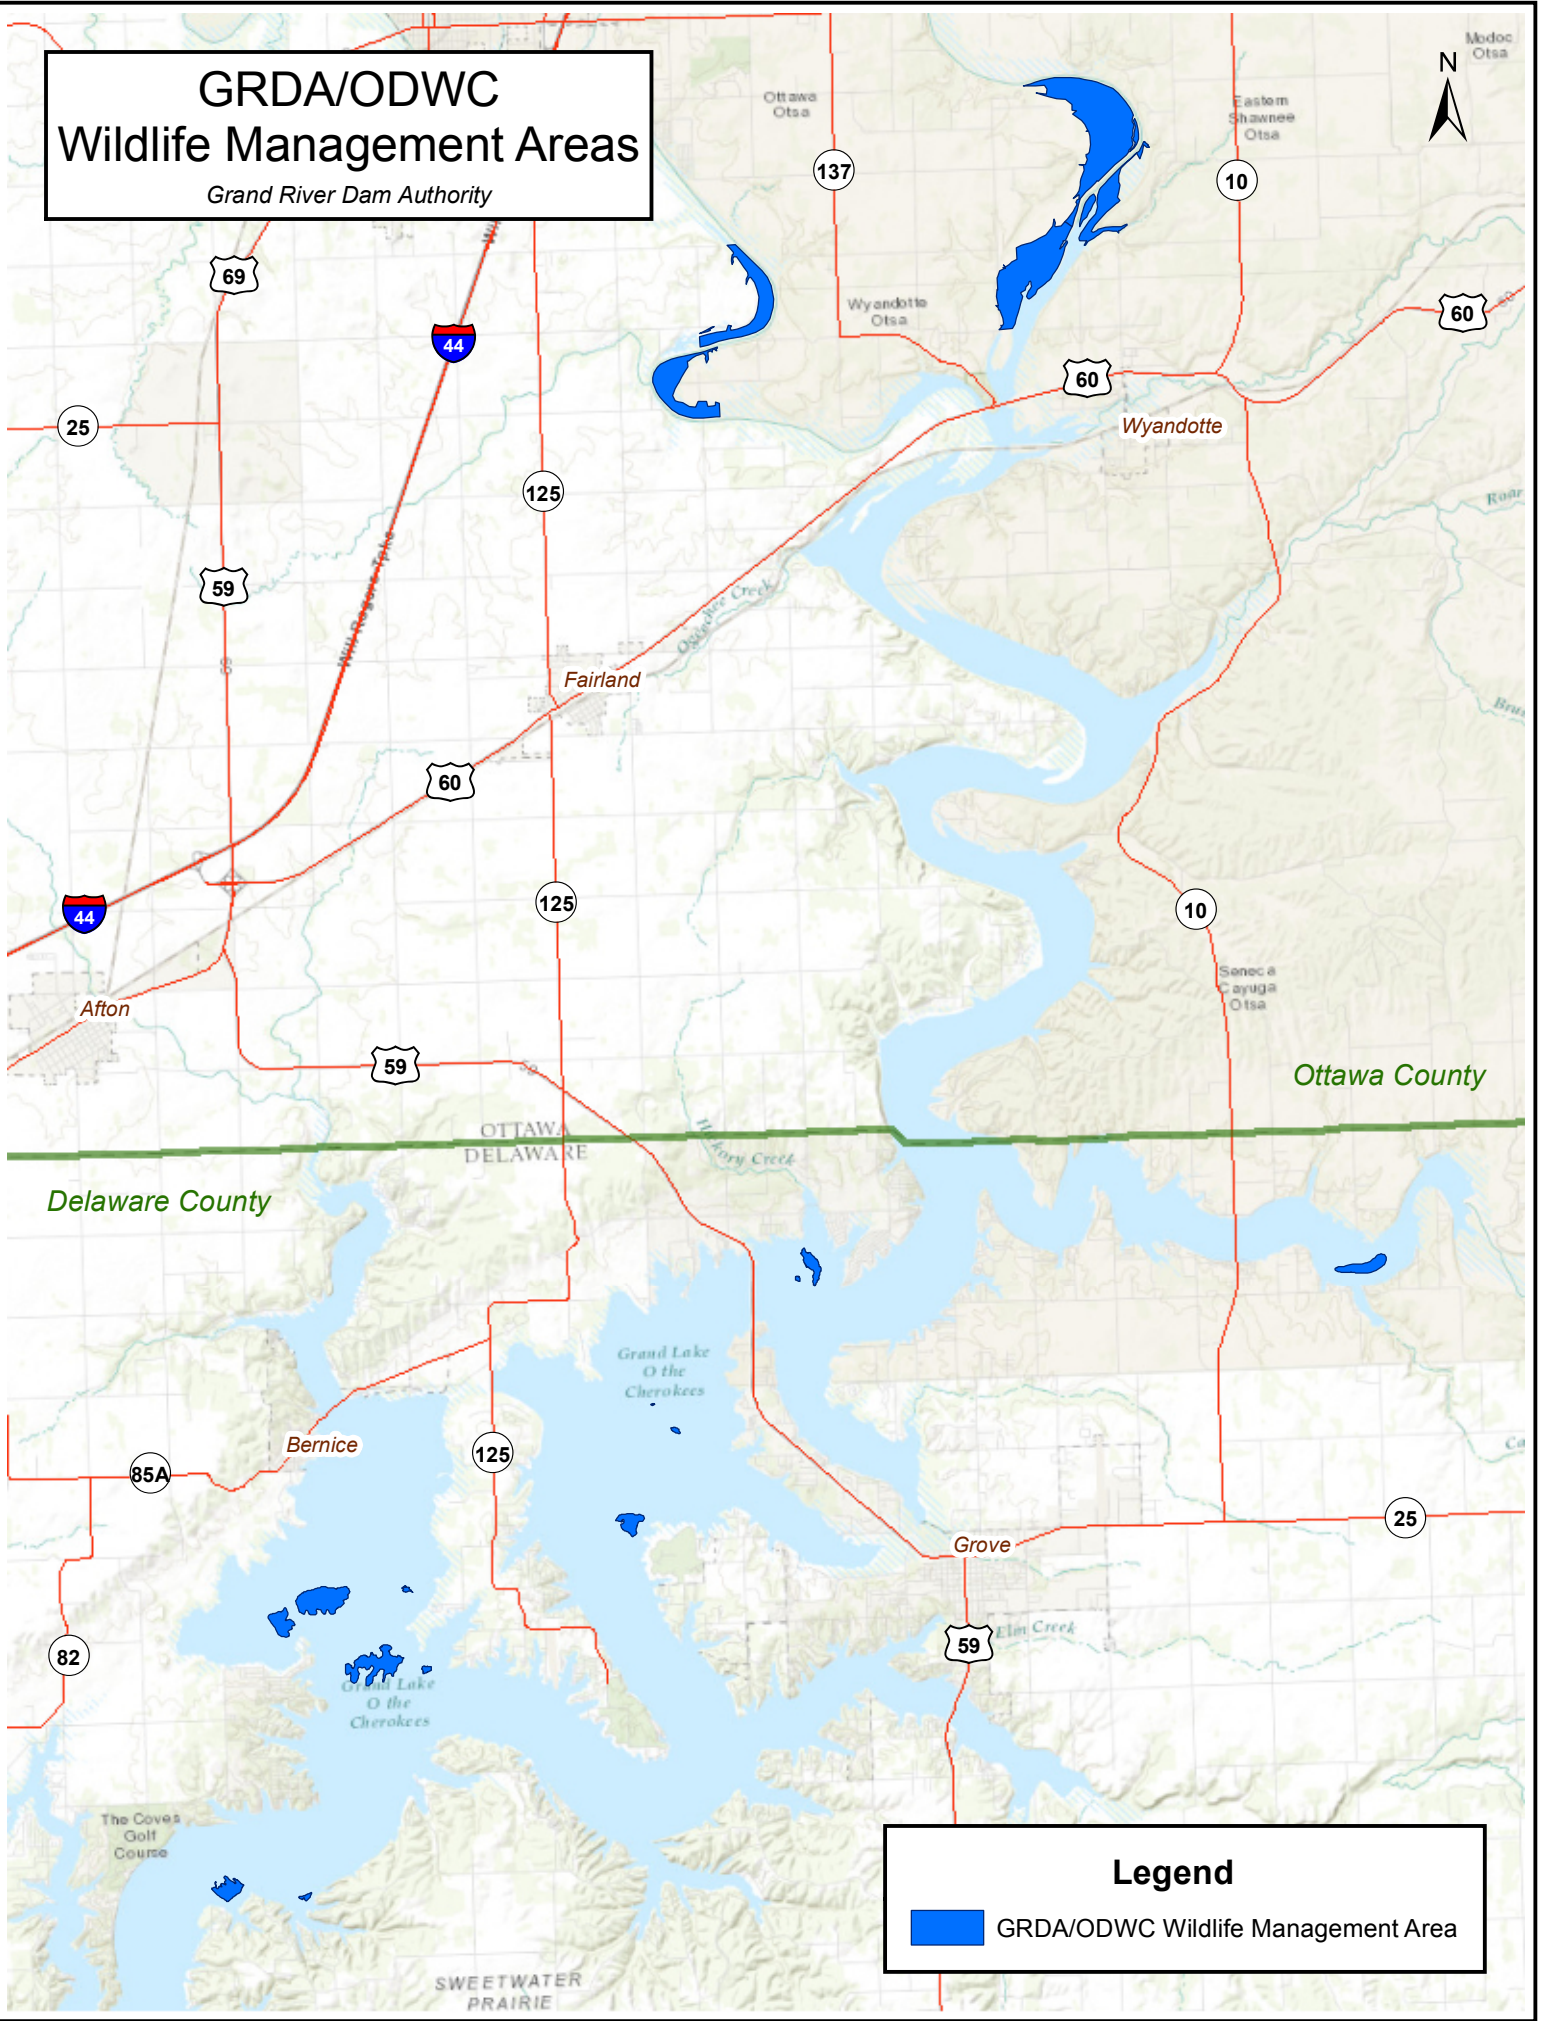

GRDA/ODWC Wildlife Management Areas

Grand River Dam Authority

Legend

-  GRDA/ODWC Wildlife Management Area