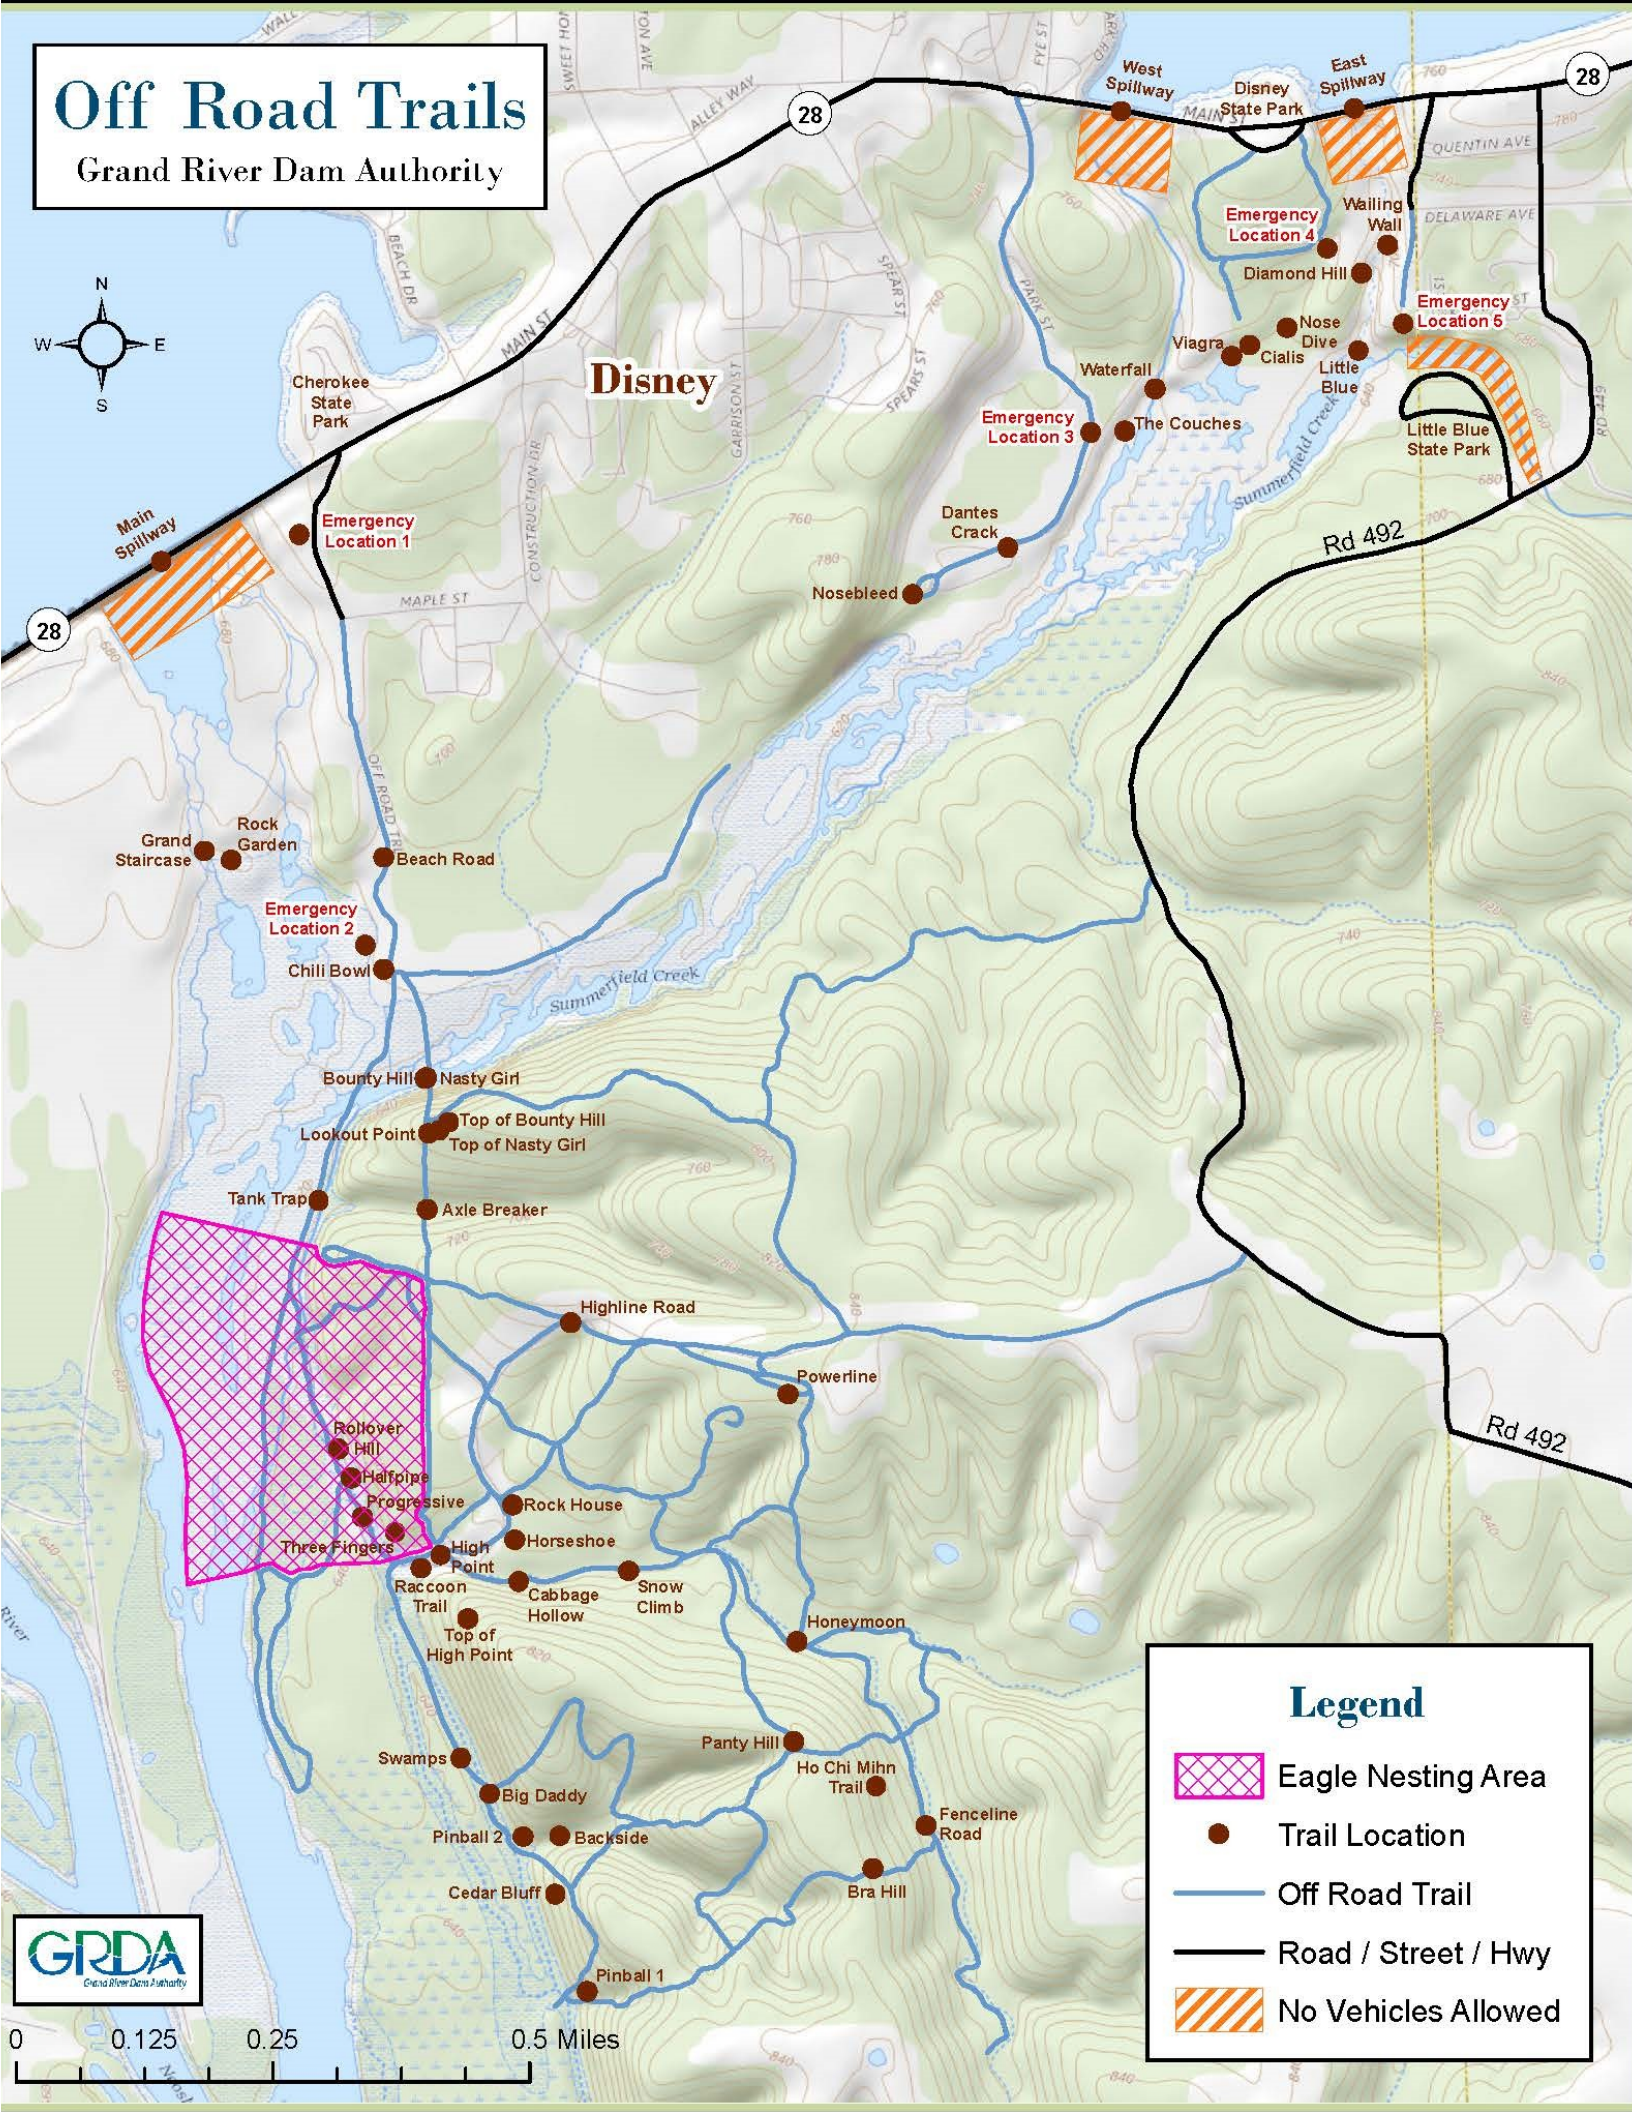

Off Road Trails

Grand River Dam Authority

Disney

Cherokee State Park

Disney State Park

Little Blue State Park

28

28

28

Rd 492

Rd 492

Legend

Eagle Nesting Area

Trail Location

Off Road Trail

Road / Street / Hwy

No Vehicles Allowed

0 0.125 0.25 0.5 Miles